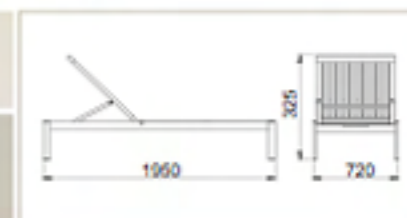

1950x720x325 mm
76.7x28.3x12.7 inches

10979/072
10979/076