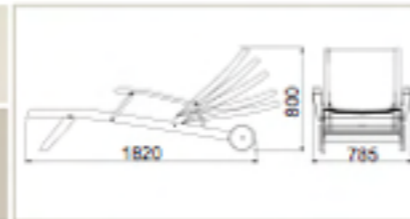

Espreguiçadeira
Chaise Longue | Reposera